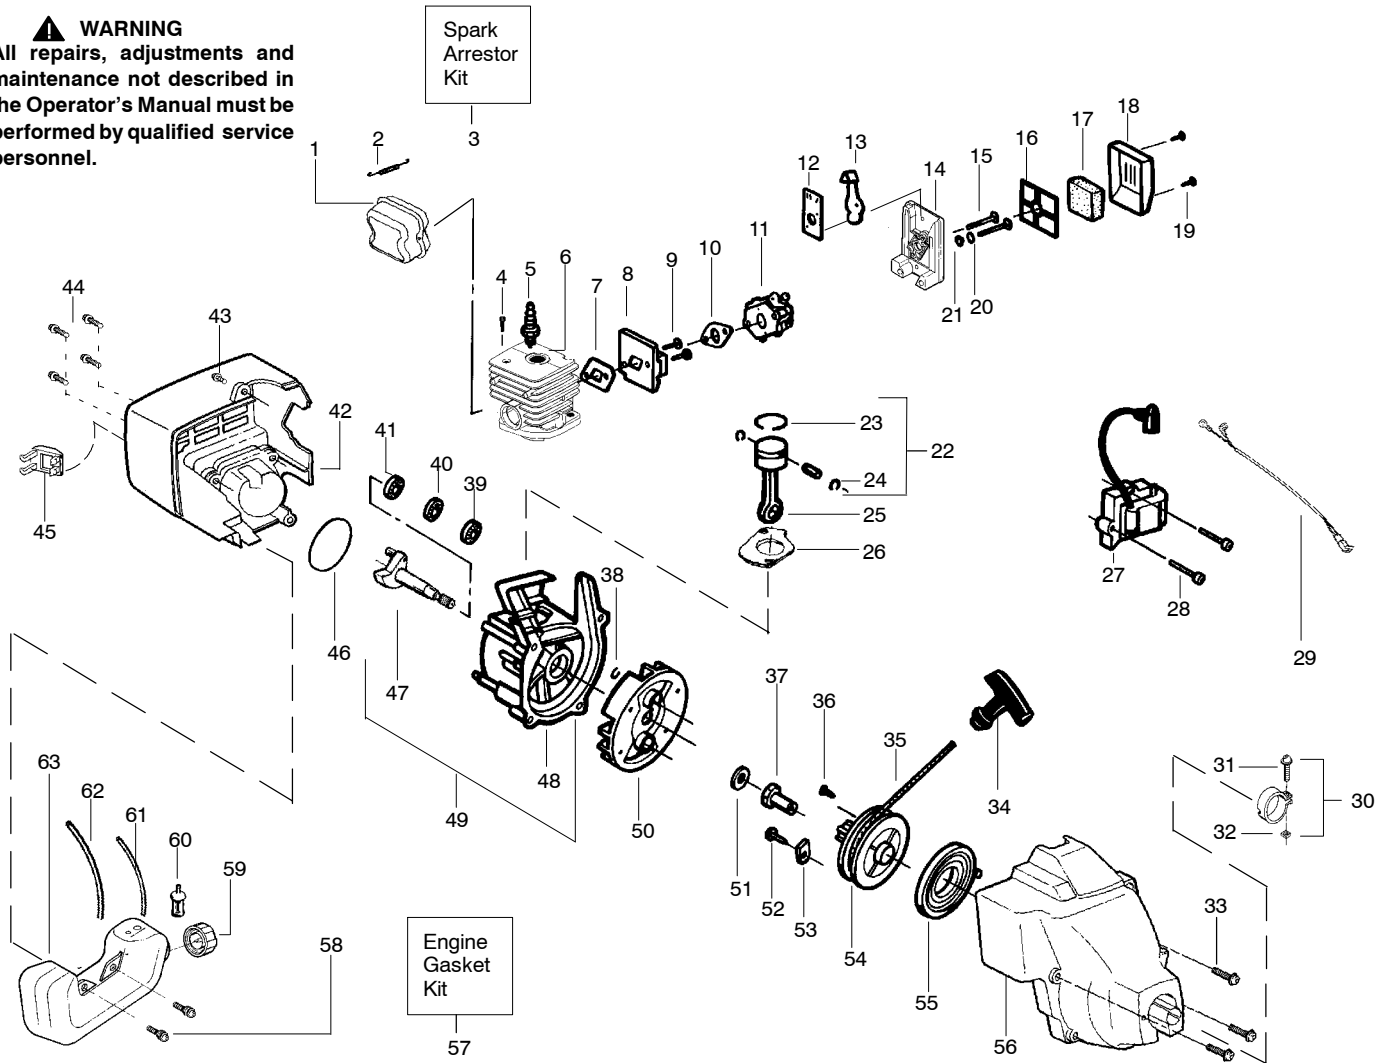

⚠ WARNING
All repairs, adjustments and maintenance not described in the Operator's Manual must be performed by qualified service personnel.

Ref.	Part No.	Description	Ref.	Part No.	Description	Ref.	Part No.	Description
1.	530071396	Kit - Muffler (incl. 2)	22.	530071833	Kit - Piston (Incl. 23, 24 & Pin)	45.	530054536	Guard-Muffler
2.	530042088	Spring-Muffler	23.	530055120	Ring-Piston	46.	530071363	O-Ring-C'case (kit)
3.	530071391	Kit-Spark Arrestor	24.	530015162	Retainer-Piston Pin	47.	530054753	Assy-Crankshaft
4.	530015953	Screw-Cylinder	25.	530069945	Assy-Connecting Rod	48.	530071627	Kit-Crankcase (Incl. 39-41)
5.	Champion	Spark Plug (RCJ 6Y)	26.	530071363	Gasket-Cylinder (kit)	49.	530071624	Assy-C'case & C'shaft (Incl. 38,47,48)
6.	530071359	Kit-Cylinder	27.	530039163	Module-Ignition	50.	530069886	Assy-Flywheel
7.	530071363	Gasket-Cyl/Carb.(kit)	28.	530016357	Screw	51.	530015828	Washer-Flat
8.	530057634	Adaptor-Carb.	29.	530049018	Assy-Switch Wire	52.	530015775	Screw
9.	530016014	Screw	30.	530056365	Assy-Nose Cone Clamp (Incls. 31 & 32)	53.	530027523	Retainer
10.	530071363	Gasket-Carb.(kit)	31.	530016381	Screw-Nose Cone	54.	530069400	Kit-Starter Pulley (Incl. 36)
11.	530071630	Kit - Carburetor Ass'y (C1U-W7D)	32.	530016382	Nut-Nose Cone	55.	530042085	Spring-Starter
Repair kits are not available for this carb. - Please order complete assy.			33.	530015810	Screw	56.	530071677	Kit-Fan Hsg. Assy.
12.	530038747	Plate-Choke Mounting	34.	530027569	Handle-Starter	57.	530071363	Kit-Engine Gasket (Incl. 7,10,26,46)
13.	530038686	Shutter-Choke	35.	530069232	Kit - Rope	58.	530016379	Retainer-Fuel Tank
14.	530052431	Box-Air	36.	530016392	Screw	59.	530014347	Assy-Fuel Cap w/ret.
15.	530016393	Screw	37.	530038604	Coupling-Drive	60.	530095646	Assy-Fuel Pickup
16.	530036569	Plate - Filter Support	38.	530015941	Retain. Ring-C'shaft	61.	530069247	Kit-Fuel Line (Small)
17.	530036575	Foam-Air Filter	39.	530055728	Bearing-Outer	62.	530069216	Kit-Fuel Line (Large)
18.	530036568	Cover-Air Filter	40.	530019264	Seal-C'case	63.	530049296	Assy-Fuel Tank (Incl. cap, fuel line, filter)
19.	530016349	Screw	41.	530032125	Bearing-Inner			
20.	530015852	Spacer-Choke	42.	530057026	Shroud-Rear			
21.	530015254	Washer	43.	530015934	Screw			
			44.	530015810	Screw			

✓ = NEW PART NUMBER FOR THIS IPL   ★ = REFER TO THE SERVICE REFERENCE INDICATED FOR MORE INFORMATION. (LOCATED AT END OF IPL)